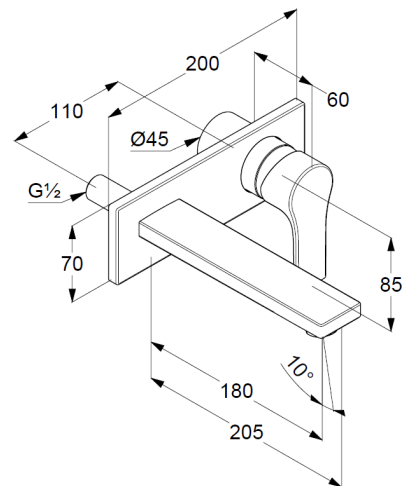

## Technische Daten/ Technical Data

KLUDI ZENTA SL  
concealed single lever basin mixer  
DN 15

Ref.:  
482473965

Finishes:  
39 matt black

Product description  
Manufacturer KLUDI GmbH & Co. KG  
Typ: KLUDI ZENTA SL  
concealed single lever basin mixer  
projection 180mm  
Ref.: 482473965

wall mounted basin mixer  
concealed 2-hole basin mixer  
single lever mixer  
trim set without pre-installation set  
pre installation set KLUDI Ref.: 38242  
in-wall-installation  
vertical wall mounted  
solid lever, metal  
aerator M24 PCA  
flow rate at 3 bar 5 l/min.  
fixed spout

### Produktabbildung/ Product picture

### Maßzeichnung/ Dimensional drawing